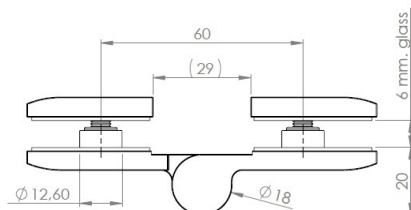

SISO A/S

Mileparken 11
DK-2740 Skovlunde
Denmark
VAT: DK 24786013

Phone +45 45 830 900

www.siso.dk
siso@siso.dk

Danske Bank
Nytorv Branch
Copenhagen
SWIFT: DABADKKK

Account no.
4180 3112 112936
IBAN Account
DK7230003112112936