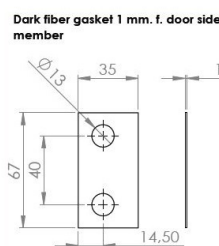

PRODUCT SHEET

Description:

Shower Hinge "Jaro" Up/Down, Black Finish, 180DG, Left, Glass/Glass, 6-8mm Glass Thickness, \varnothing 14mm Drilling,, All Brass Material

Item number:

15.23.125-4

Units	Box	Carton	HS Code	Barcode
Pcs.	1	20	8302100090	
				5704866509466