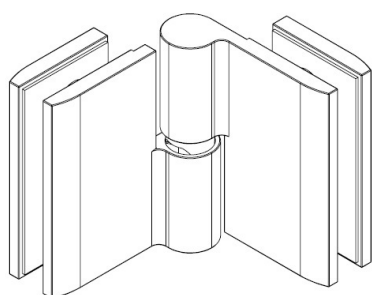

SISO A/S

Mileparken 11
DK-2740 Skovlunde
Denmark
VAT: DK 24786013

Phone +45 45 830 900

www.siso.dk
siso@siso.dk

Danske Bank
Nytorv Branch
Copenhagen
SWIFT: DABADKKK

Account no.
4180 3112 112936
IBAN Account
DK7230003112112936