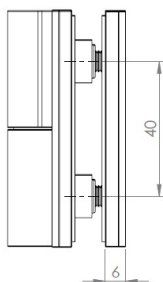

PRODUCT SHEET

Description:

Shower Hinge "Jaro" Up/Down, Black Finish, 180DG, Left, Glass/Glass, 6-8mm Glass Thickness, \varnothing 14mm Drilling,, All Brass Material

Item number:

15.23.125-4

Units	Box	Carton	HS Code	Barcode
Pcs.	1	20	8302100090	
				5704866509466