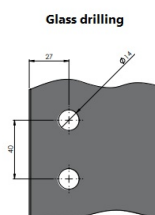

SISO A/S

Mileparken 11
DK-2740 Skovlunde
Denmark
VAT: DK 24786013

Phone +45 45 830 900

www.siso.dk
siso@siso.dk

Danske Bank
Nytorv Branch
Copenhagen
SWIFT: DABADKKK

Account no.
4180 3112 112936
IBAN Account
DK7230003112112936