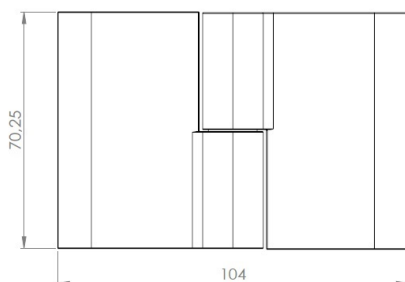

PRODUCT SHEET

Description:

Shower Hinge "Jaro" Up/Down, Black Finish, 180DG, Left, Glass/Glass, 6-8mm Glass Thickness, \varnothing 14mm Drilling,, All Brass Material

Item number:

15.23.125-4

Units	Box	Carton	HS Code	Barcode
Pcs.	1	20	8302100090	
				5704866509466